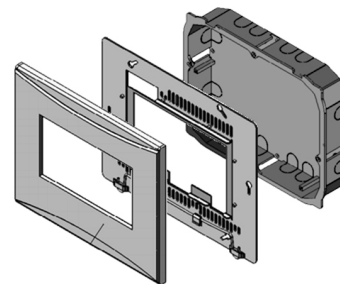

TACTUM 7 PRO

7" TOUCH PANEL CONTROLLER

Chassis & Dimensions

TACTUM 7 PRO

7" TOUCH PANEL CONTROLLER

LCD PANEL	7" - 17.78 cm 154,08 mm x 85,92 mm
TOUCH PLATE	Resistive
RESOLUTION	WQVGA - 800 x 480, wide 16:10
PROCESSOR	Freescale I.MX 535 1 GHz (ARM - Cortex A8)
RAM	512 MB
OS	Android 2.3
STORAGE	Micro SD
COMMUNICATION	Ethernet 100Mbps - RJ45
GPIO	4 ports - 24V - 500mA
PERIPHERAL	2x USB KNX drivers available
CONSUMPTION	Max : 16W Sleeping mode: 2W
FIXATION	Inwall (box delivered)
POWER SUPPLY	PoE 48VDC Aux. power supply 12/36 VDC
OPTION	Wifi 802.11g KNX EnOcean
WARRANTY	2 years