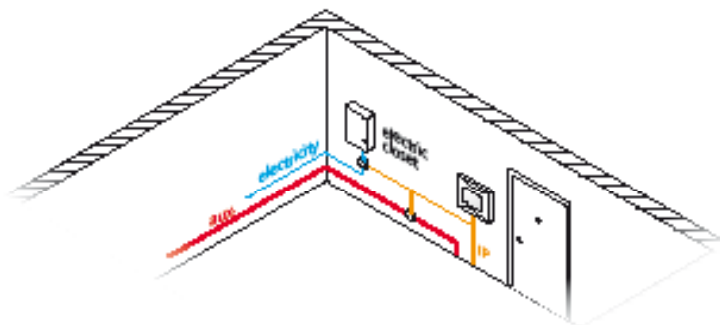

EXAMPLE

Apartment Building

UNO multi-energy meter collects information throughout a building and transmits it to the TACTUM 7 PRO.