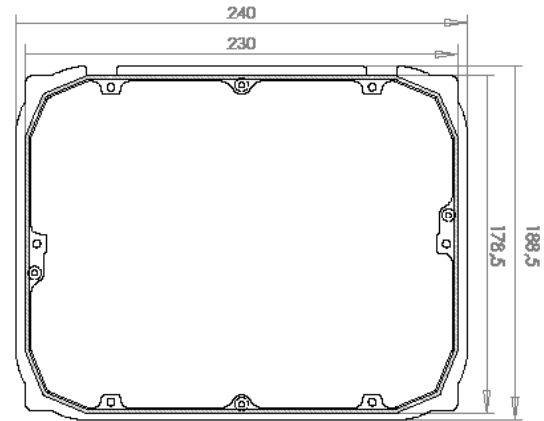

TACTUM 7 PRO

7" TOUCH PANEL CONTROLLER

Chassis & Dimensions

TACTUM 7 PRO

7" TOUCH PANEL CONTROLLER

LCD PANEL	7" - 17.78 cm 154,08 mm x 85,92 mm
TOUCH PLATE	Resistive
RESOLUTION	WQVGA - 800 x 480, wide 16:10
PROCESSOR	Freescale I.MX 535 1 GHz (ARM - Cortex A8)
RAM	512 MB
OS	Android 2.3
STORAGE	Micro SD
COMMUNICATION	Ethernet 100Mbps - RJ45
GPIO	4 ports - 24V - 500mA
PERIPHERAL	2x USB KNX drivers available
CONSUMPTION	Max : 16W Sleeping mode: 2W
FIXATION	Inwall (box delivered)
POWER SUPPLY	PoE 48VDC Aux. power supply 12/36 VDC
OPTION	Wifi 802.11g KNX EnOcean
WARRANTY	2 years