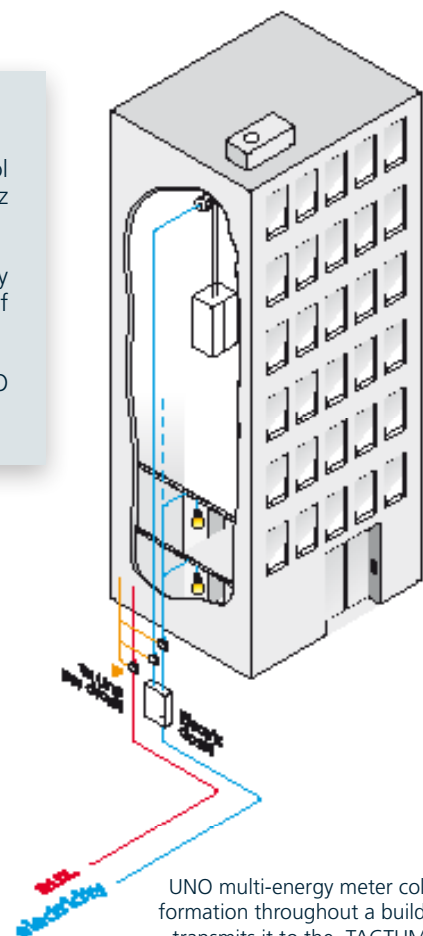

For residents and managers alike, awareness of consumption tendencies are essential to reducing energy waste. The Tactum 7 Pro offers a clear, easy-to-read window into such tendencies with real-time multi-energy consumption analysis readings on a 7" LCD touch-screen. By accurately displaying consumption information for services like electricity, water and gas, the Tactum 7 Pro encourages residents and managers to take the right steps to curb their overall energy waste.

UNO

To best meet and further the goals of global energy accords, IPControl has utilized the UNO multi-energy meter, compatible with all 868 MHz radio-comm equipped meters.

The UNO energy meter features a Din rail format and fits into any electrical closet or breaker box, accurately measuring consumption of electricity, water, and gas.

Paired with the easy-to-use functionality of the TACTUM 7 PRO, the UNO energy meters make analyzing energy output simple and affordable.

EXAMPLE

Apartment Building

UNO multi-energy meter collects information throughout a building and transmits it to the TACTUM 7 PRO.

TACTUM 7 PRO

7" TOUCH PANEL CONTROLLER

Chassis & Dimensions

TACTUM 7 PRO

7" TOUCH PANEL CONTROLLER

LCD PANEL	7" - 17.78 cm 154,08 mm x 85,92 mm
TOUCH PLATE	Resistive
RESOLUTION	WQVGA - 800 x 480, wide 16:10
PROCESSOR	Freescale I.MX 535 1 GHz (ARM - Cortex A8)
RAM	512 MB
OS	Android 2.3
STORAGE	Micro SD
COMMUNICATION	Ethernet 100Mbps - RJ45
GPIO	4 ports - 24V - 500mA
PERIPHERAL	2x USB KNX drivers available
CONSUMPTION	Max : 16W Sleeping mode: 2W
FIXATION	Inwall (box delivered)
POWER SUPPLY	PoE 48VDC Aux. power supply 12/36 VDC
OPTION	Wifi 802.11g KNX EnOcean
WARRANTY	2 years