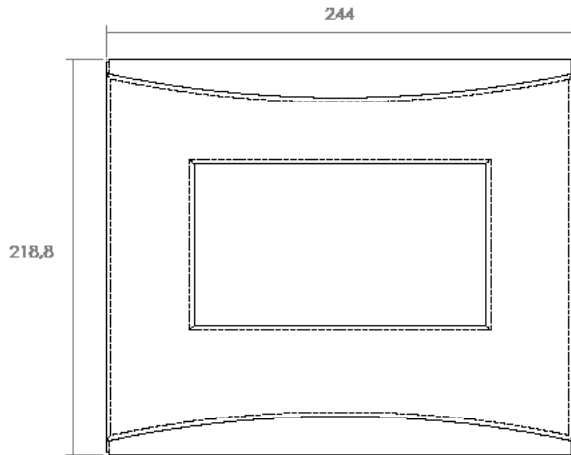

TACTUM 7 PRO

7" TOUCH PANEL CONTROLLER

Chassis & Dimensions

TACTUM 7 PRO

7" TOUCH PANEL CONTROLLER

LCD PANEL	7" - 17.78 cm 154,08 mm x 85,92 mm
TOUCH PLATE	Resistive
RESOLUTION	WQVGA - 800 x 480, wide 16:10
PROCESSOR	Freescale I.MX 535 1 GHz (ARM - Cortex A8)
RAM	512 MB
OS	Android 2.3
STORAGE	Micro SD
COMMUNICATION	Ethernet 100Mbps - RJ45
GPIO	4 ports - 24V - 500mA
PERIPHERAL	2x USB KNX drivers available
CONSUMPTION	Max : 16W Sleeping mode: 2W
FIXATION	Inwall (box delivered)
POWER SUPPLY	PoE 48VDC Aux. power supply 12/36 VDC
OPTION	Wifi 802.11g KNX EnOcean
WARRANTY	2 years